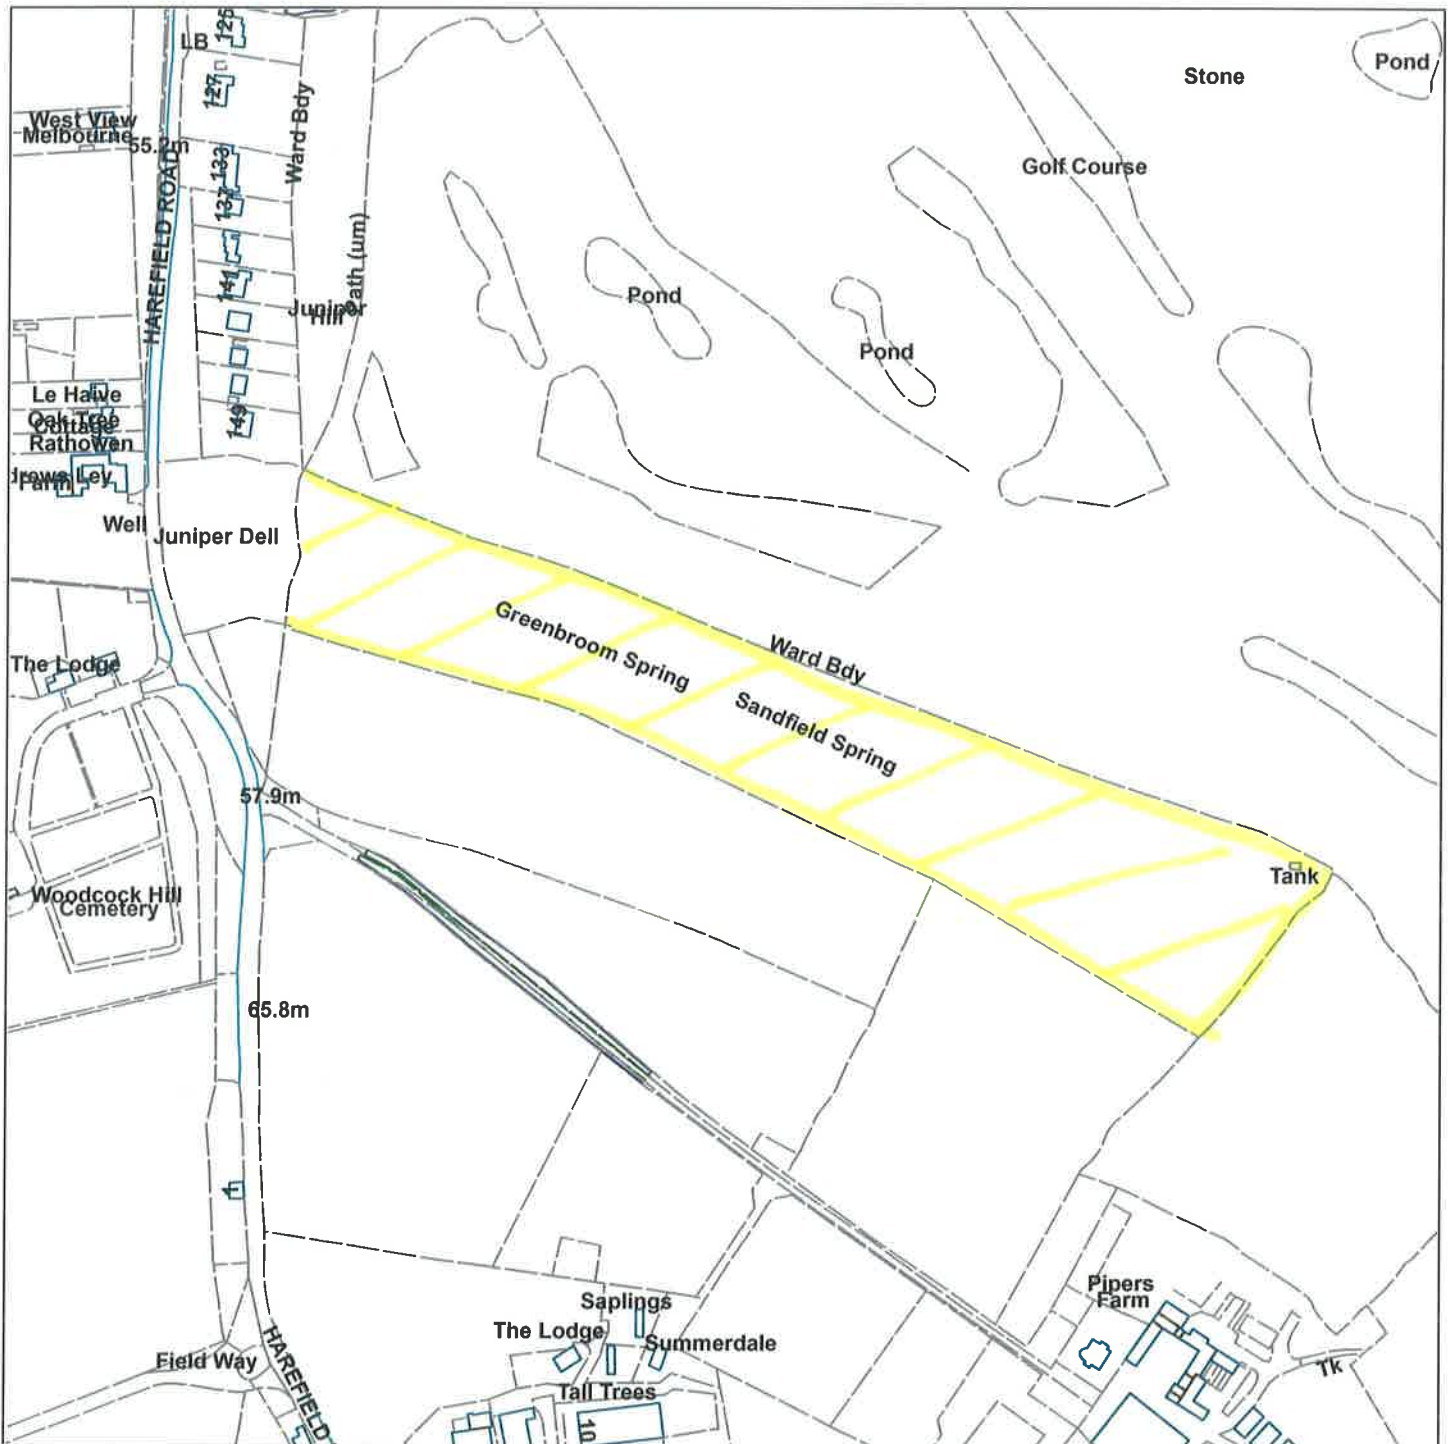

Greenbroom Spring (Wood)

off Harefield Road, Rickmansworth

Scale : 1:3312

Reproduced from the Ordnance Survey map with the permission of the Controller of Her Majesty's Stationery Office © Crown Copyright 2012.

Unauthorised reproduction infringes Crown Copyright and may lead to prosecution or civil proceedings.

Organisation	Three Rivers District Council
Department	Department
Comments	
Date	27 July 2017
SLA Number	100018686